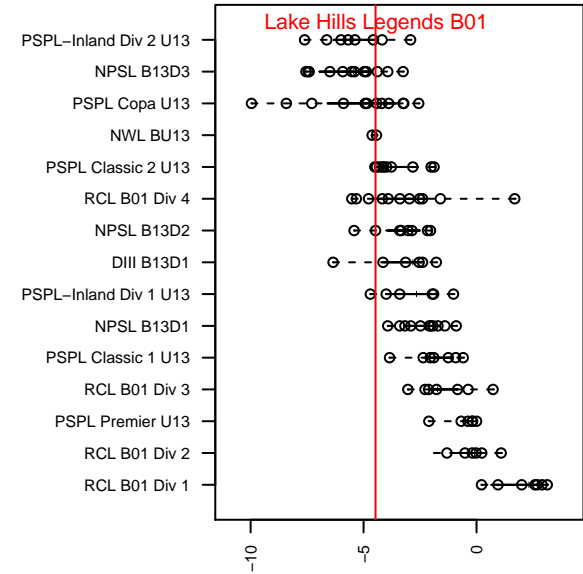

Lake Hills Legends B01

Lake Hills SC
 Bellevue, WA
 B01 total strength=645
 attack=0.97 defense=0.35
 fall league = NPSL B13D2

alt names used:
 LAKE HILLS LEGENDS '01 (WA)
 Lake Hills Legends 01 Martinez
 2014 Lake Hills Legends B01

Venues played:
 2014 Crossfire Select Cup BU13
 2014 Bigfoot Bronze U13
 2014 NPSL B13D2
 2014 Founders Cup B01

Lake Hills Legends B01
 Dots are actual minus expected GF (blue circles) and GA (red triangles).
 Blue line is smoothed change in attack strength. Red is smoothed change in defense strength.

**attack and defense variance (black dot)
relative to other teams
and top 10 in region**

**attack and defense rating
relative to others at age
and all opponents in last 13 months**

Performance relative to 13 month average